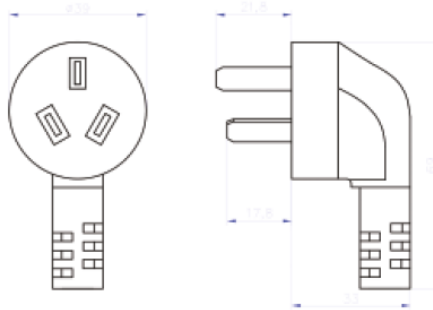

169 Argentina Plug 2 pole + E ANGLED

STANDARD IRAM 2073:2009

VOLTAGE 250V

CURRENT 20A

CABLE TYPE

H05VV-F	3G1; 3G1.5
H05RR-F	3G1; 3G1.5
H05RN-F	3G1
H07RN-F	3G1; 3G1.5
H07BQ-F	3G1; 3G1.5