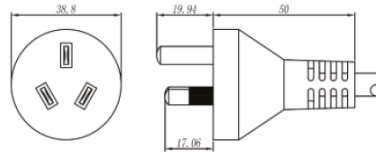

161 AUSTRALIA Plug 2 pole + E STRAIGHT

STANDARD AS/NZS 3112

VOLTAGE 250V

CURRENT 10A

CABLE TYPE

H03VVH2-F	2X0.75
H03V2V2H2-F	2X0.75
H03VVH2H8-F	2X0.75
H03VV-F	2X0.75; 3G0.75
H03V2V2-F	2X0.75; 3G0.75
H05VVH2-F	2X0.75; 2X1
H05V2V2H2-F	2X0.75; 2X1
H05VV-F	2X0.75 2X1; 2X1.5; 3G0.75; 3G1; 3G1.5
H05V2V2-F	2X0.75; 2X1; 2X1.5; 3G0.75; 3G1; 3G1.5
H05RR-F	2X0.75; 2X1; 2X1.5; 3G0.75; 3G1; 3G1.5
H05RN-F	2X0.75; 2X1; 3G0.75; 3G1
H05BQ-F	2X1
H05Z1Z1-F	2X0.75; 2X1
H05SS-F	3G0.75; 3G1
H03RT-F	2X0.75; 2X1; 2X1.5; 3G0.75; 3G1; 3G1.5
H07RN-F	2X1; 2X1.5; 3G1; 3G1.5
H07BQ-F	3G1; 3G1.5
V-90 (H07VV-F)	2X0.75; 2X1