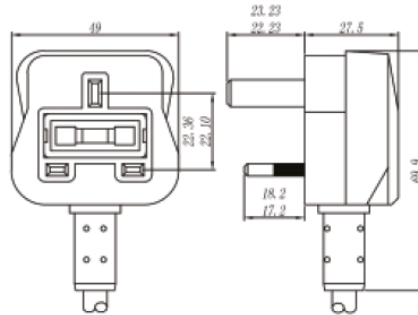

## 2343 SAUDI ARABIA Plug 2 pole + E ANGLED

STANDARD SASO 2203

VOLTAGE 220V

CURRENT 13A

### CABLE TYPE

H05VV-F	2X0.75; 2X1; 2X1.5; 3G0.75; 3G1; 3G1.5
H05RR-F	3G0.75; 3G1; 3G1.5
H05RN-F	2X0.75; 2X1; 3G0.75; 3G1
H05BN4-F	3G0.75; 3G1
H07RN-F	2X1; 2X1.5; 3G1; 3G1.5
H05VVH2-F	2x0.75