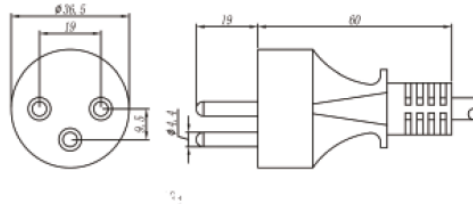

## 188 ISRAELI Plug 2 pole + E STRAIGHT

STANDARD SI 32

VOLTAGE 250V

CURRENT 16A