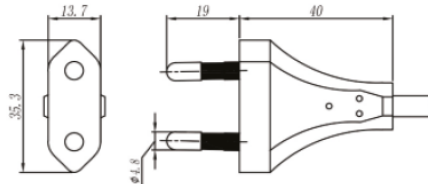

137 KOREA Plug 2 pole STRAIGHT

STANDARD K60884-1, KSC 8305

VOLTAGE 250V

CURRENT 2.5A

CABLE TYPE

H03VVH2-F	2X0.75
H03VV-F	2X0.75
H05VV-F	2X0.75; 2X1
H05VVH2-F	2X0.75
H05RR-F	2X0.75; 2X1
H05RN-F	2X0.75; 2X1