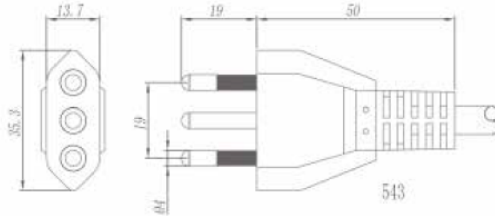

543 Italian Plug 3 pole + E STRAIGHT

STANDARD CEI 23-50/S11

VOLTAGE 250V

CURRENT 10A

CABLE TYPE

H03VV-F	3G0.7 5
H03RT-H	3G0.75;3G1
H03V2V2-F	3G0.75
H05VV-F	3G0.75; 3G1; 3G1.5
H05V2V2-F	3G0.75; 3G1; 3G1.5
H05RR-F	3G0.75; 3G1
H05RN-F	3G0.75; 3G1
H07BB-F	3G1; 3G1.5
H07BN4-F	3G1; 3G1.5