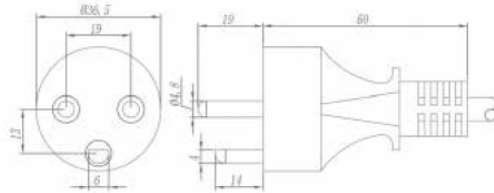

## 186 Danish Plug 2 pole + E STRAIGHT

STANDARD DS/IEC 60884-2-D1:2011 (sheet: DK2-1a)

VOLTAGE 250V

CURRENT 10A

### CABLE TYPE

H03VV-F	3G0.75
H05VV-F	3G0.75; 3G1; 3G1.5
H05RR-F	3G0.75; 3G1; 3G1.5
H05RN-F	3G0.75; 3G1
H07RN-F	3G1; 3G1.5
H05BQ-F	3G1